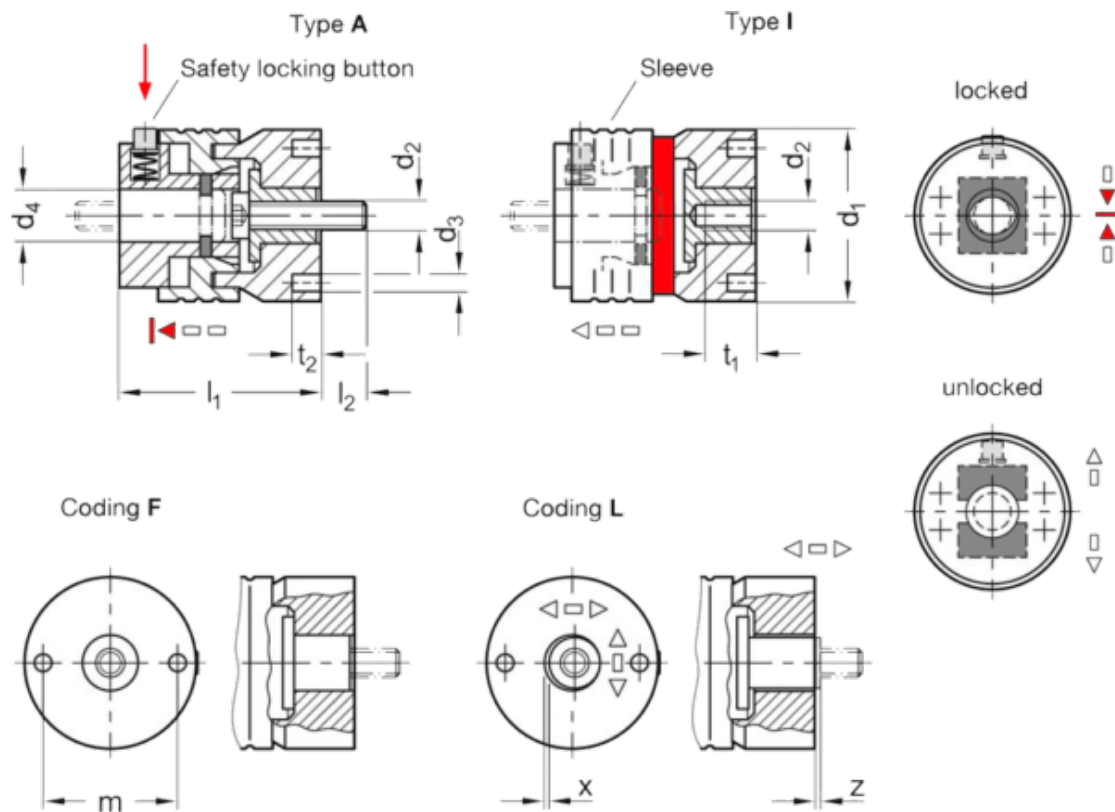

Article number: 2010502NM10IFASS
 Description: E+G Quick release coupling
 GN 1050-2N-M10-I-F-ASS

Measures

D1 = 53	T2 = 10
D2 = M 10	Weight = 407
D3 = 6	X = -
D4 = 18.5	Z = -
L1 = 70.1	
L2 = 40	
M = 18	
Size = 2N	